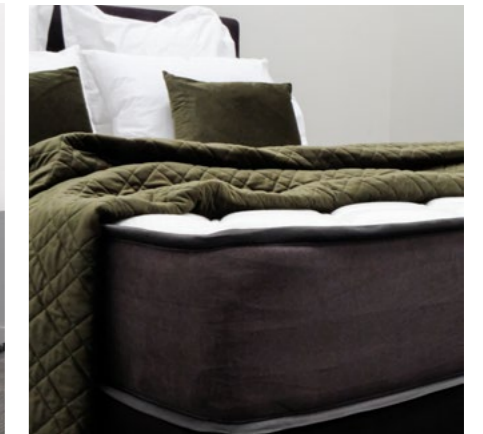

Makers Midnight Bed Base

Makers Steel Bed Frame

Makers Midnight Comfort-Top Mattress

Basix Beside Table - Black

Basix Tallboy - Medium Oak

Save your mattress with our Waterproof Bed Bug Encasements

Weavers Jax Duvet Cover Set
Single/King Single option