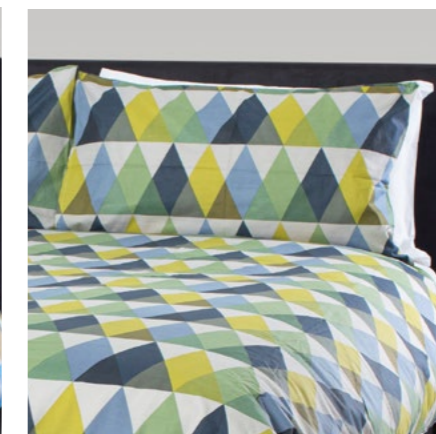

Makers Midnight Bed Base

Makers Steel Bed Frame

Makers Midnight Comfort-Top Mattress

Basix Beside Table - Black

Basix Tallboy - Medium Oak

Save your mattress with our Waterproof Bed Bug Encasements

Weavers Jax Duvet Cover Set
Single/King Single option